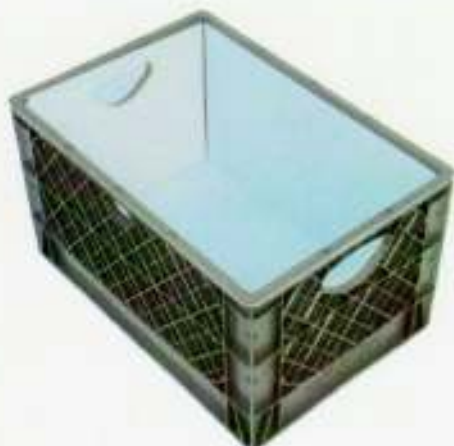

YOUR SOURCE FOR MILK CRATES NOW OFFERS

LINERS & DIVIDERS

DIE-CUT FROM CORRUGATED PLASTIC SHEET

LINERS MAKE MILK CRATES USEFUL
FOR HANDLING AND STORAGE OF
SMALL ITEMS AND PARTS.

DIVIDERS ARE AVAILABLE TO
CUSTOMER SPECIFICATIONS.

DIVIDERS AND LINERS ARE MADE IN MELMAT INC.'S
NEW CORRUGATED PLASTIC SHEET FABRICATION FACILITY.

WE ALSO MAKE SHELF BINS, TOTE BOXES, SIGN BLANKS AND OTHER ITEMS.
ALL ITEMS CAN BE SEEN ON OUR WEBSITE WWW.MELMAT.COM

CORRUGATED POLYPROPYLENE SHEET IS IMPERVIOUS TO WATER
AND WILL NOT DETERIORATE IN WET ENVIRONMENTS.

DAIRY GRADE MILK CRATES ARE THE BEST CHOICE FOR
RUGGED USE, YEAR AFTER YEAR.

melmat inc.

5333 Industrial Dr. • Huntington Beach, CA 92649
(714) 379-4555 • (800) 635-6289 • Fax: (714) 379-4554
Web Site: www.Melmat.com • Email: info@Melmat.com